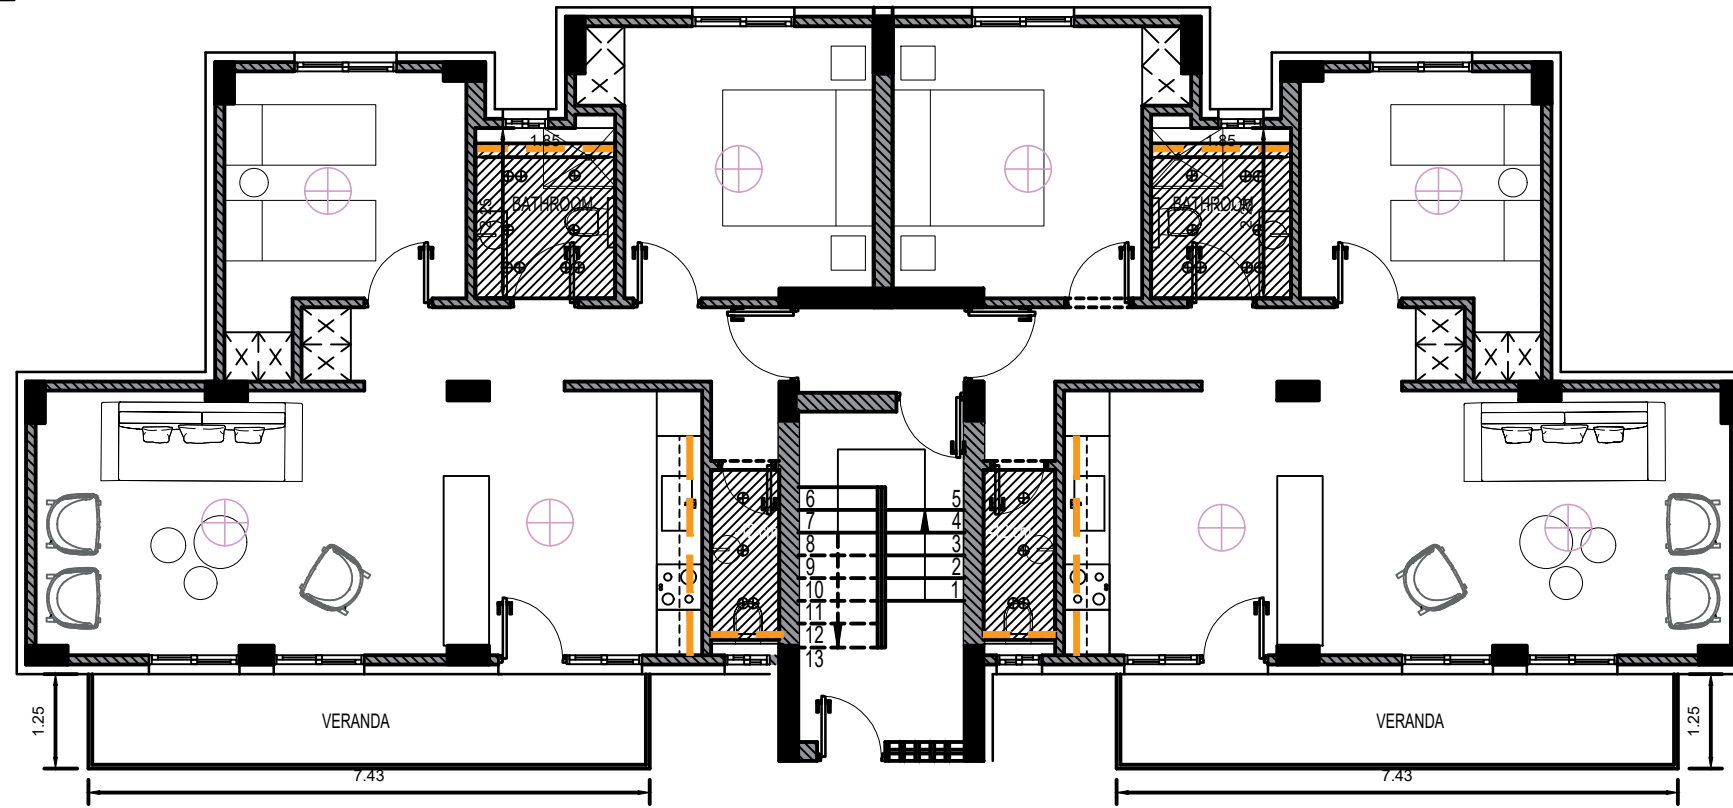

2 BDRM APARTMENTS

-  LED stripe
-  white gypsum board
-  water resistant gypsum board
-  spot lights (waterproof)
-  spot lights (indoor use)
-  hanging lights

ΠΡΟΤΕΙΝΟΜΕΝΗ ΚΑΤΟΨΗ ΙΣΟΓΕΙΟΥ, 10Σ
 ΟΡΟΦΟΣ, 20Σ ΟΡΟΦΟΣ | SCALE 1:100

**BLOCK D,E,F ΣΥΝΟΛΟ =18
 ΔΙΑΜΕΡΙΣΜΑΤΑ 2 ΥΠΝΟΔΩΜΑΤΙΩΝ**

Notes:

Drawing: A3

Client: PASYDY PLATRES

Scale: 1:100

Drawn by: GDI

48, griva digeni 1080, Nicosia, Cyprus Tel. 22350909 Fax. 22351327 e-mail contact@ambianceco.com